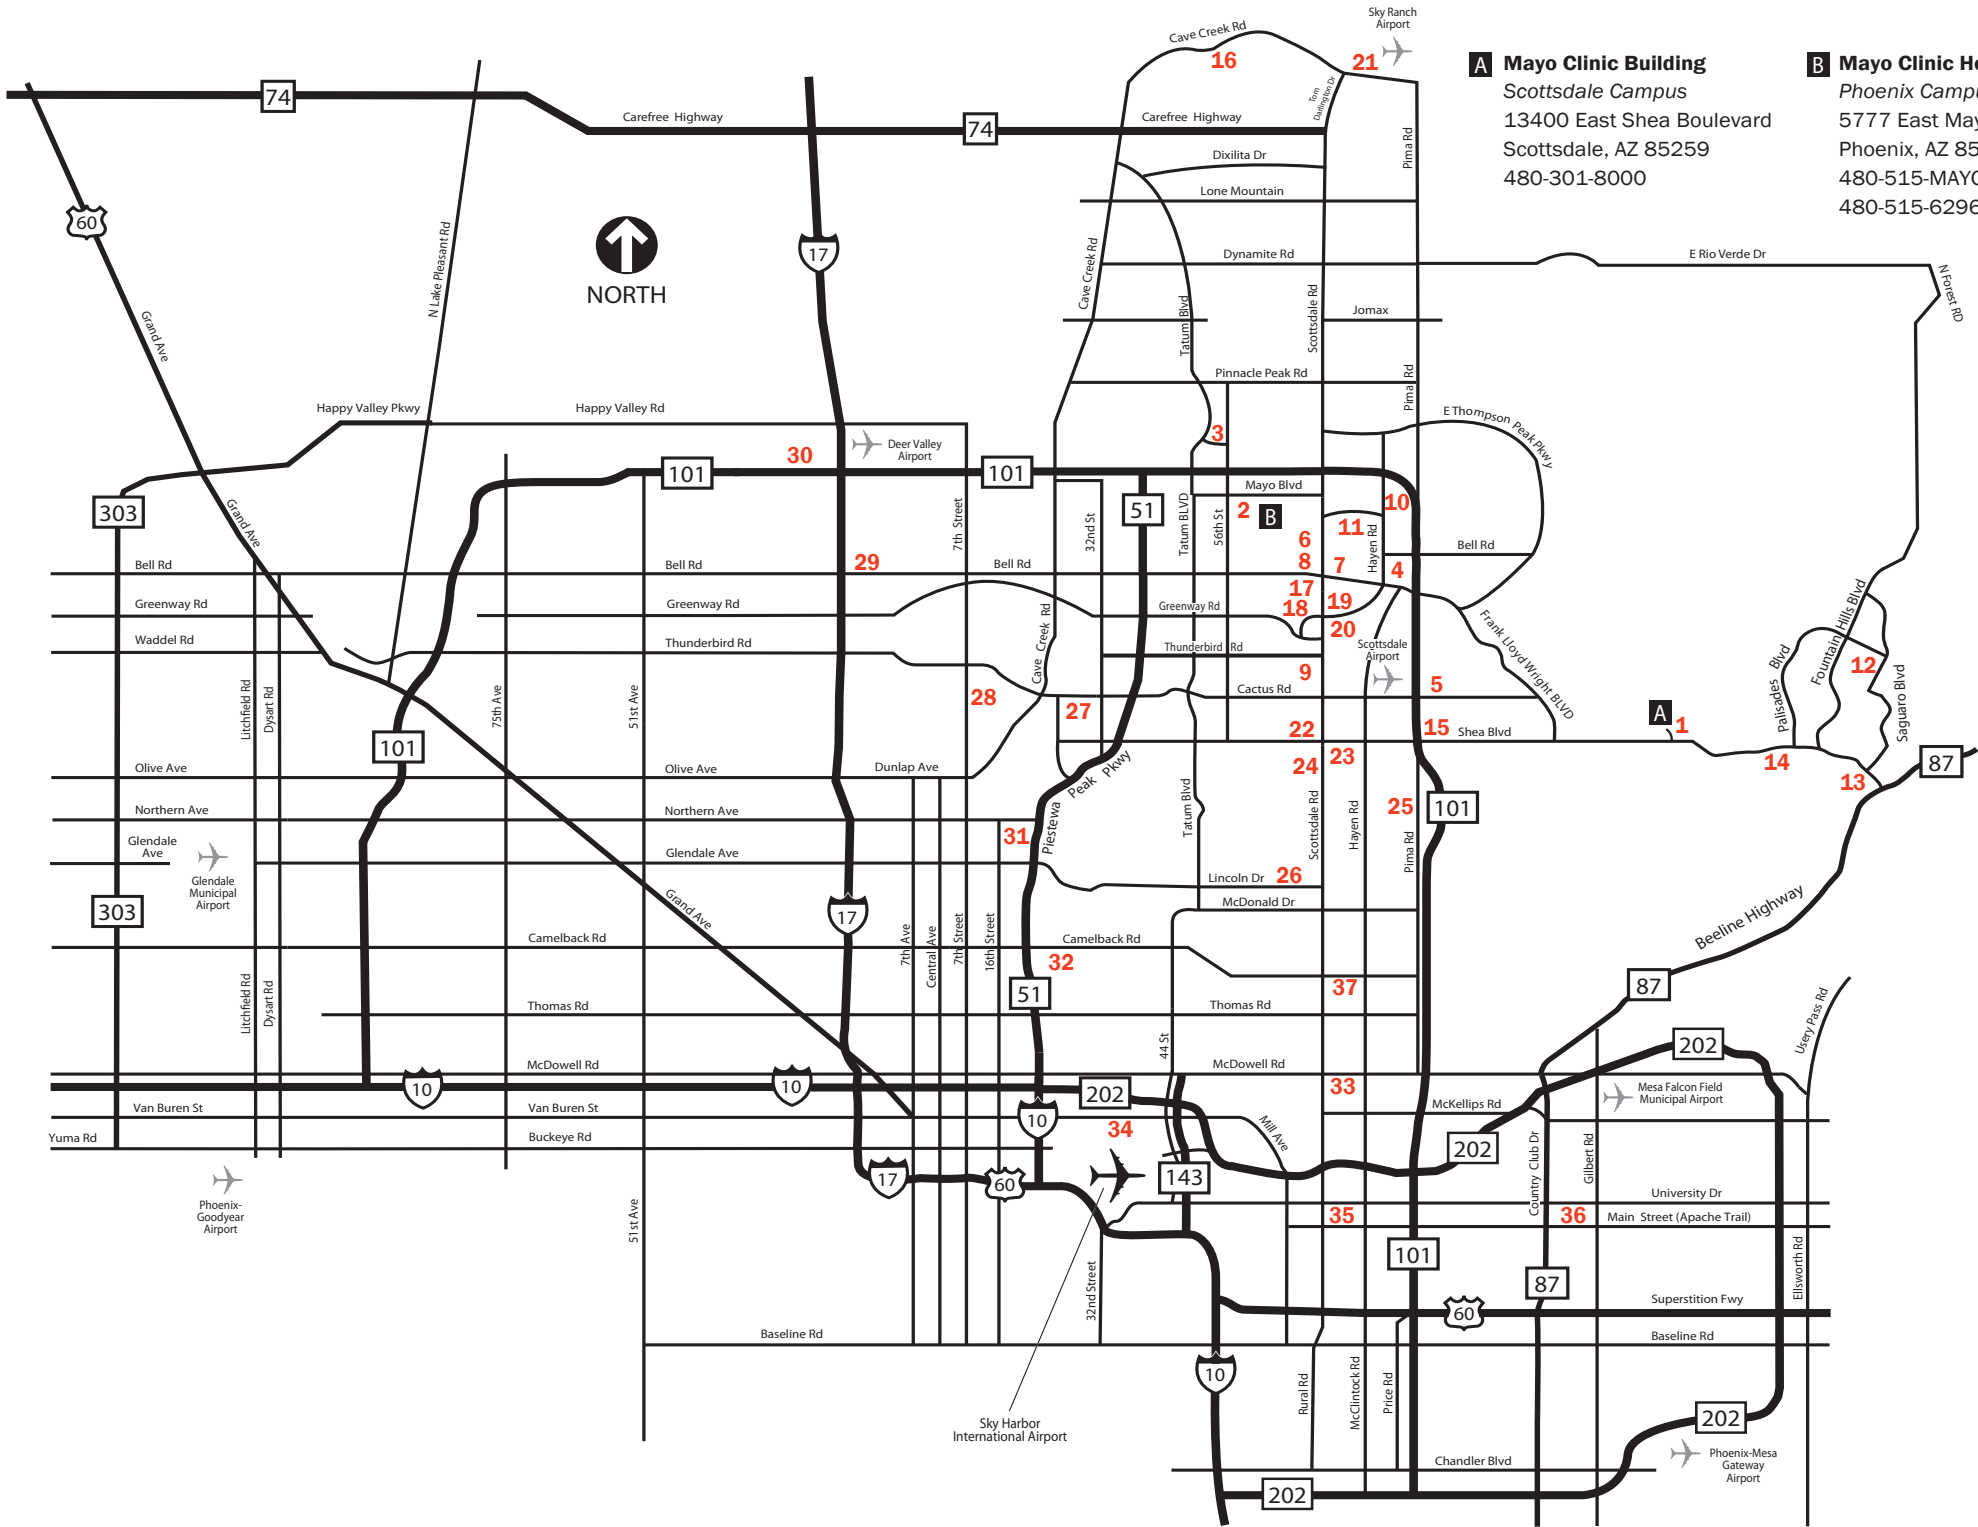

A Mayo Clinic Building
Scottsdale Campus
13400 East Shea Boulevard
Scottsdale, AZ 85259
480-301-8000

B Mayo Clinic Hospital
Phoenix Campus
5777 East Mayo Boulevard
Phoenix, AZ 85054
480-515-MAYO
480-515-6296