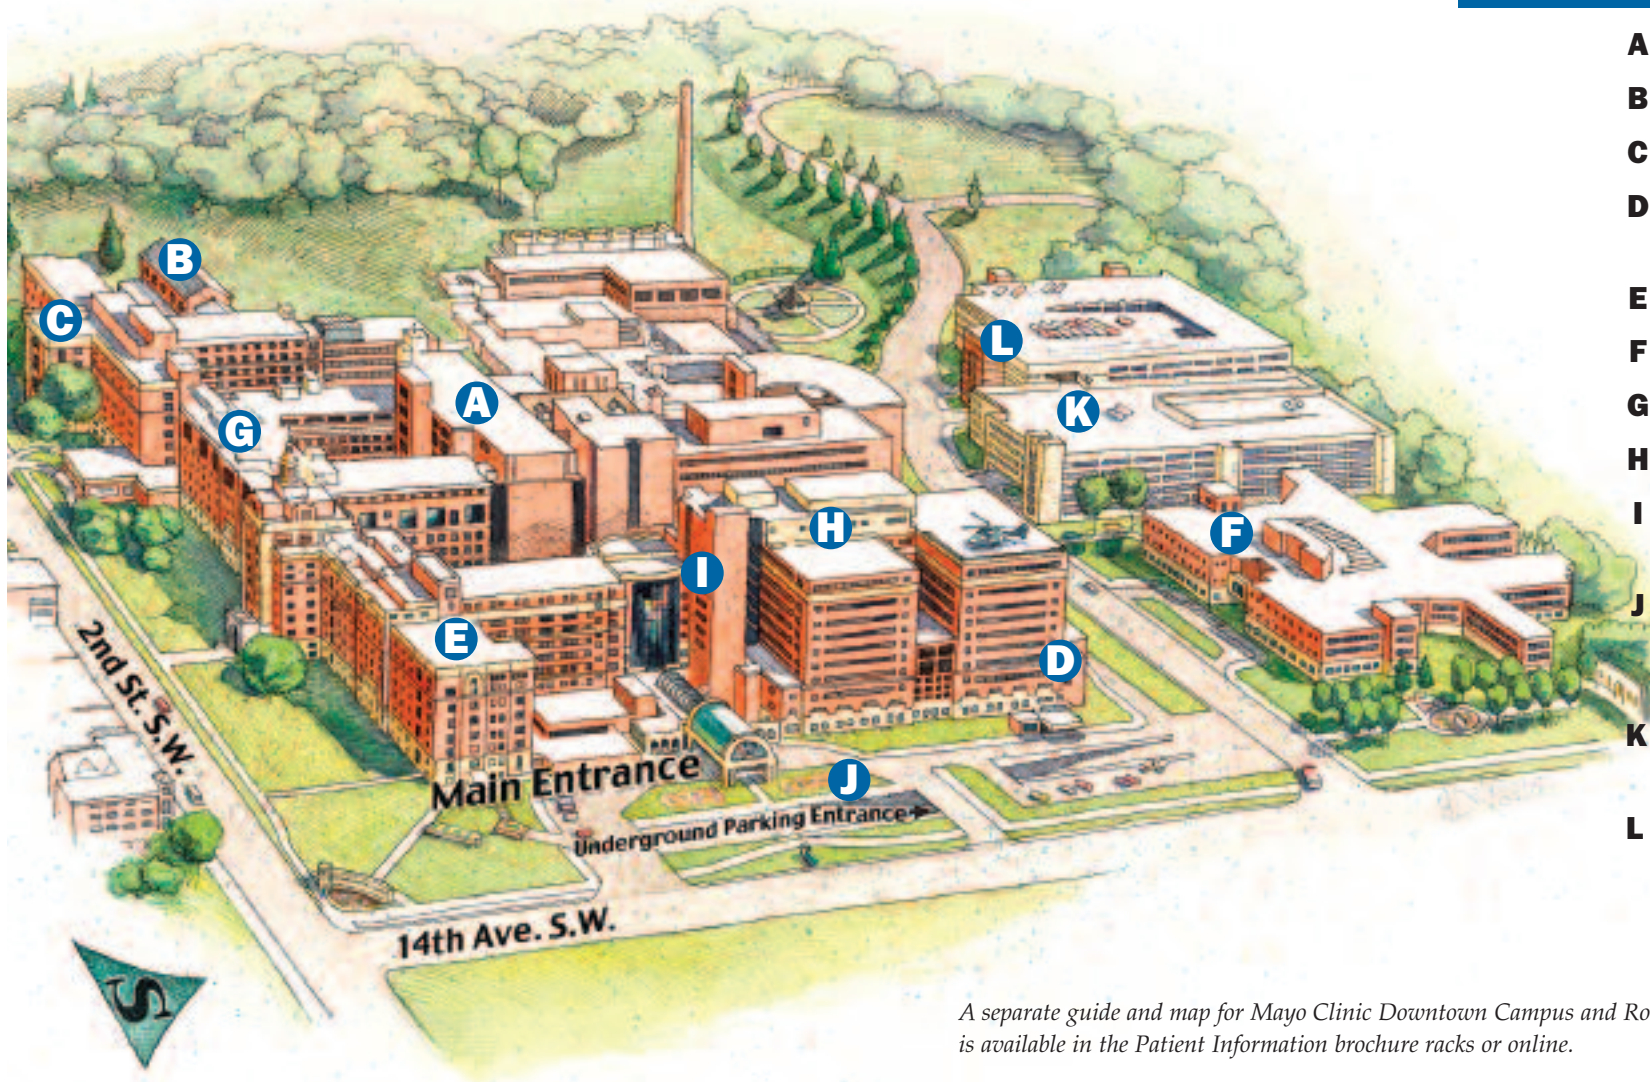

MAYO CLINIC

Rochester, Minnesota

Saint Marys Hospital Campus View

Hospital Campus Buildings

- A Alfred**
- B Chapel**
- C Domitilla**
- D Emergency Department**
- E Francis**
- F Generose**
- G Joseph**
- H Mary Brigh**
- I Mayo Eugenio Litta Children's Hospital**
- J Mary Brigh Underground Parking Ramp**
- K Generose Parking Ramp**
- L Employee Parking Ramp 34**

A separate guide and map for Mayo Clinic Downtown Campus and Rochester Methodist Hospital is available in the Patient Information brochure racks or online.