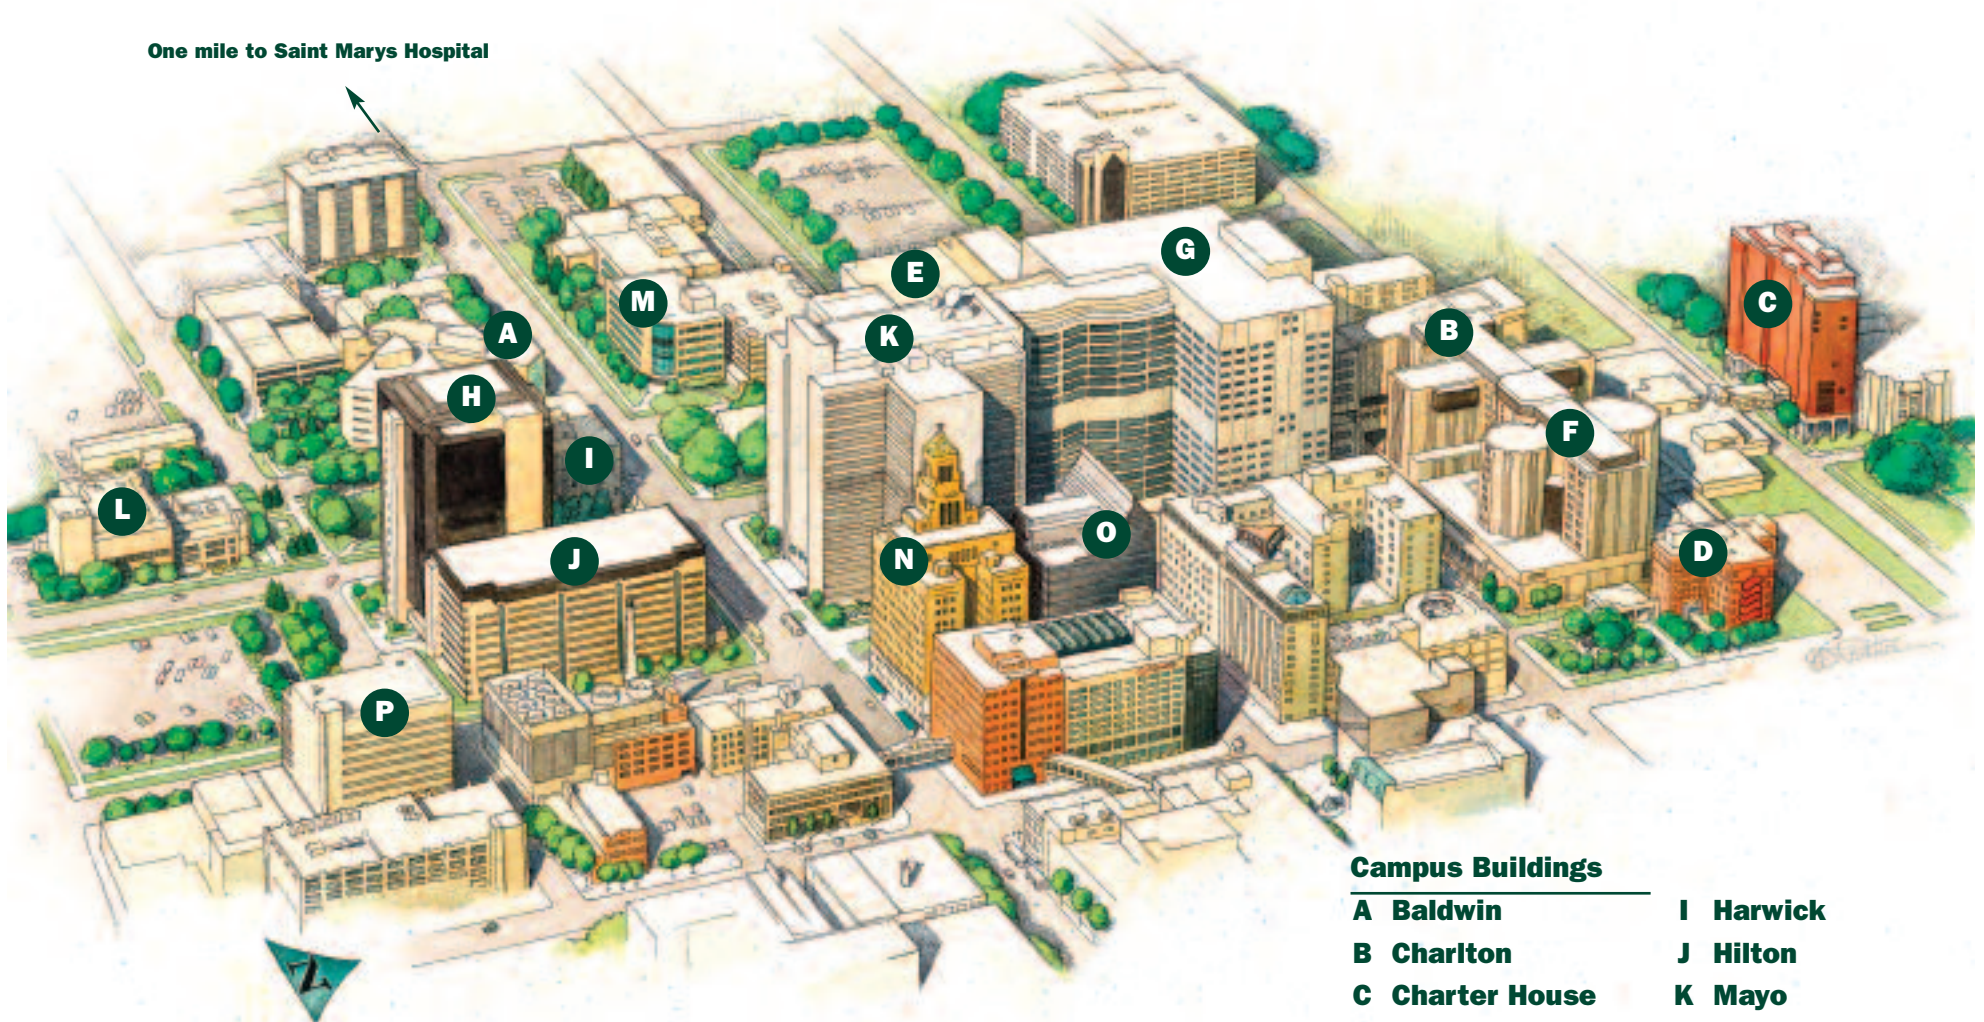

MAYO CLINIC

Rochester, Minnesota

Downtown Campus - Aerial Drawing

Campus Buildings

- | | |
|------------------------|---------------------------|
| A Baldwin | I Harwick |
| B Charlton | J Hilton |
| C Charter House | K Mayo |
| D Colonial | L Medical Sciences |
| E Damon Parking | M Ozmun |
| F Eisenberg | N Plummer |
| G Gonda | O Siebens |
| H Guggenheim | P Stabile |

A separate guide and map for Saint Marys Hospital is available in the Patient Information brochure rack or online.